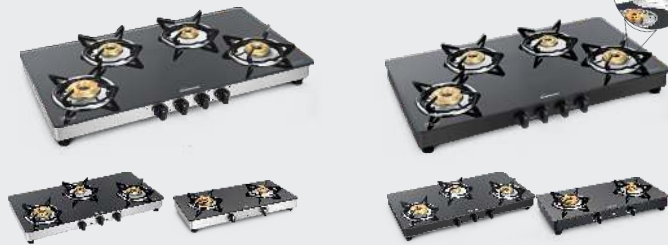

Sunflame[®]
THE CLEAR CHOICE

The **Ultimate** in
Cooktops

PREMIUM SERIES

Prime SS Series | Prime BK Series

- Toughened glass cooktop • High efficiency brass burners including 1 super big burner
- Vitreous enamelled skirting • Brushed matt finish stainless steel base in SS series and powder coated GP sheet base in BK series • Double stainless steel drip trays • Auto-Ignition (Optional) • Warranty: 2 Years

Prime - XL SS Series | Prime - XL BK Series

- Extra spacious toughened glass cooktop • High efficiency brass burners including 1 super big burner
- High quality brushed matt finish stainless steel base in SS series and powder coated GP sheet base in BK series • Sturdy pan supports
- Double stainless steel drip trays • Auto-ignition (Optional) • Warranty: 2 Years

Nova SS Series | Nova BK Series

- Toughened glass cooktop • High efficiency brass burners including 1 super big burner
- Vitreous enamelled skirting • Brushed matt finish stainless steel base in SS series and powder coated GP sheet base in BK series • Sturdy pan supports
- Double stainless steel drip trays • Auto-Ignition (Optional) • Warranty: 2 Years

CT - **ELITE**
with burners
ideally suited for
Indian cooking

CT - Elite | CT - Excel

- Stylish, sleek yet sturdy Counter Top • 4 high efficiency forged brass burners including 1 super big burner • Gas valves from Sabaf, Italy • Euro coated pan supports • Stainless steel drip trays
- Vitreous enamelled skirting • Auto-ignition (Optional) • Warranty: 2 Years
- Warranty on Forged Brass Burners: 5 Years